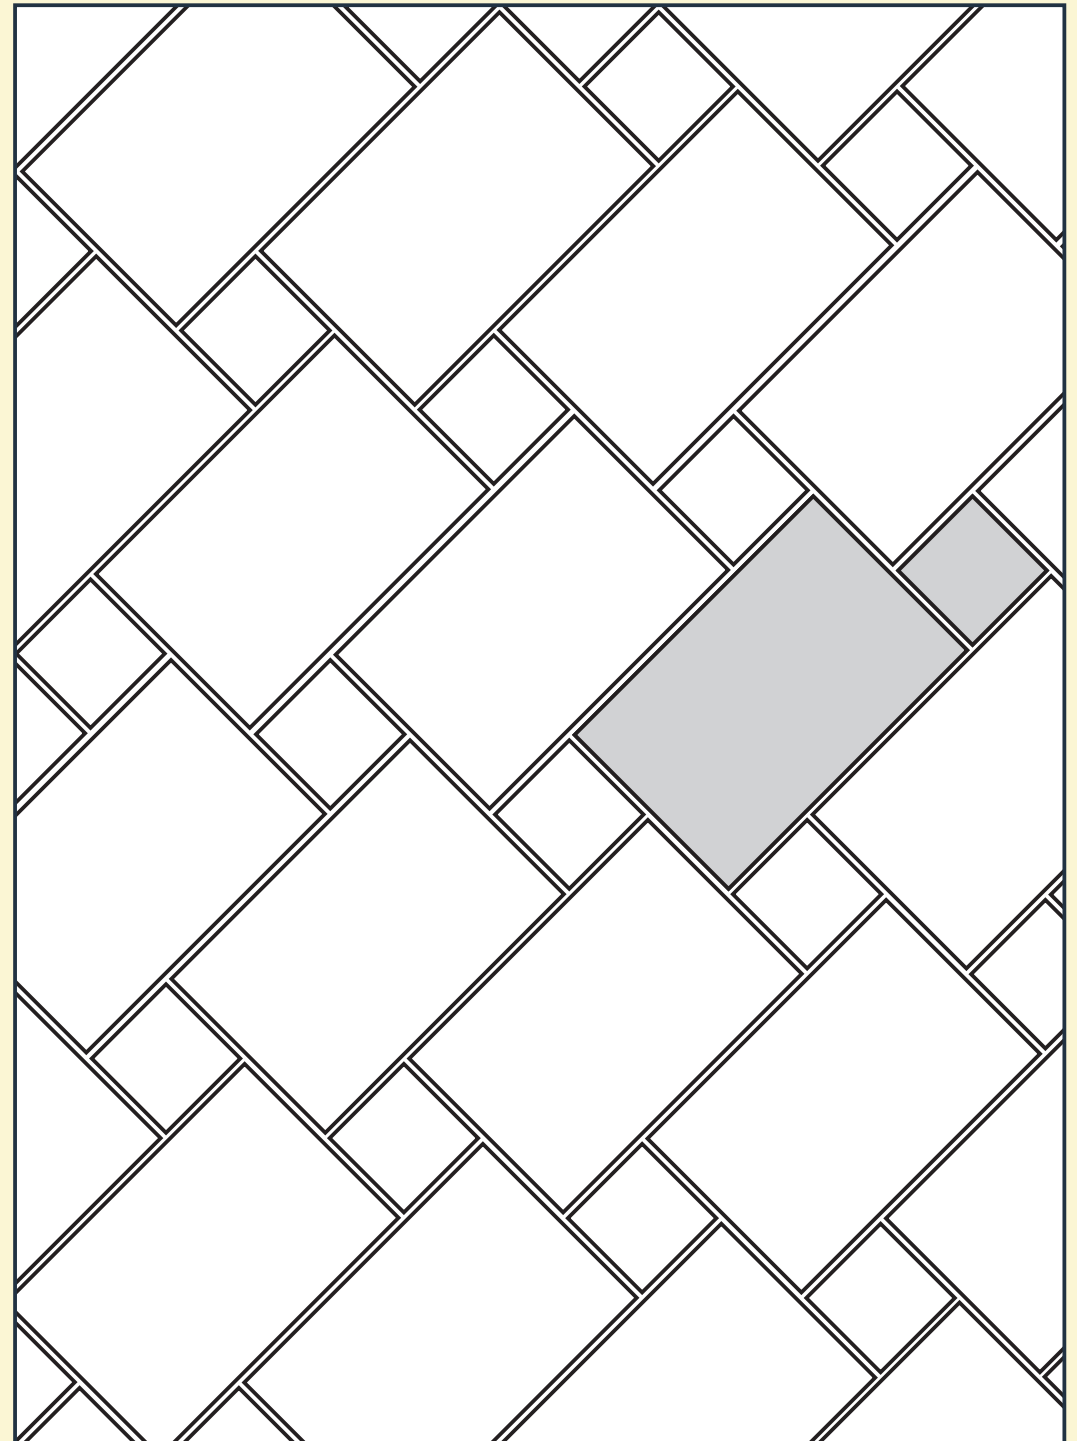

Topps Tiles BOTTLE

Tile suitability:

Padova

45x31.6 & 15.5x15.5

Qrock

60x30 & 15x15

*Only possible with varying grout widths

Coverage depends on the size of the area/layout