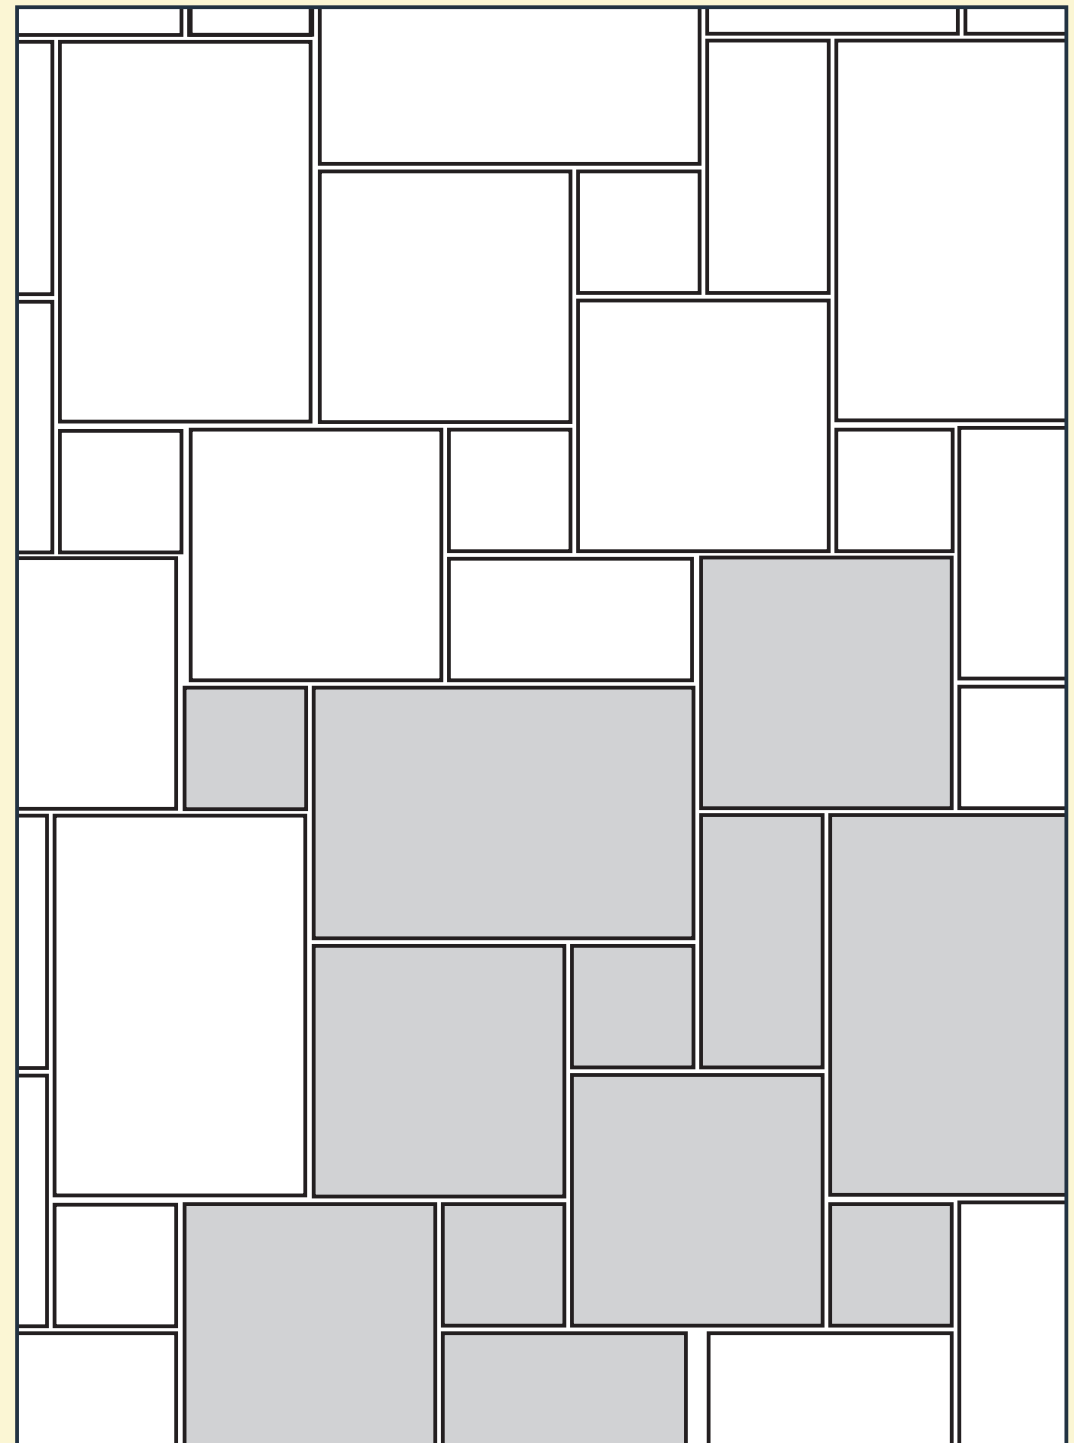

# Topps Tiles MODULAR SEVEN

## Tile suitability:

Padova

45x31.6, 31.6x15.5, 31.6x31.6, 15.5x15.5

\*Only possible with varying grout widths

Coverage depends on the size of the area/layout